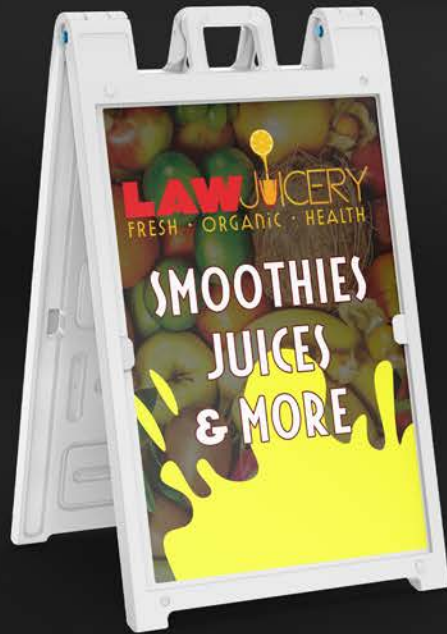

\$125

CUSTOM POLE FLAG

5 x 3ft & 6 x 4ft

\$100

OUTDOOR SIGNAGE

EVENT TENTS

THESE VIBRANT PREMIUM TENT CANOPIES ARE FULLY CUSTOMIZABLE ACROSS THE ENTIRE SURFACE AND ADD A FINISHED PROFESSIONAL LOOK TO YOUR BUSINESS (TENT CARRYING BAG INCLUDED)

SIDEWALK SIGN

SIGNICADE MDX FRAME 18" X 24"

\$175

- 10 FT BACKDROP
- 2 TENT SIDE WALLS
- FEATHER FLAGS
- TABLE COVER

TABLE COVERS

THESE VIBRANT, PREMIUM 9OZ POLYESTER TABLE COVERS ARE FULLY CUSTOMIZABLE ACROSS THE ENTIRE SURFACE, AND THEY ADD A FINISHED, PROFESSIONAL LOOK TO TABLE DISPLAYS, TRADE SHOW BOOTHS AND MORE.