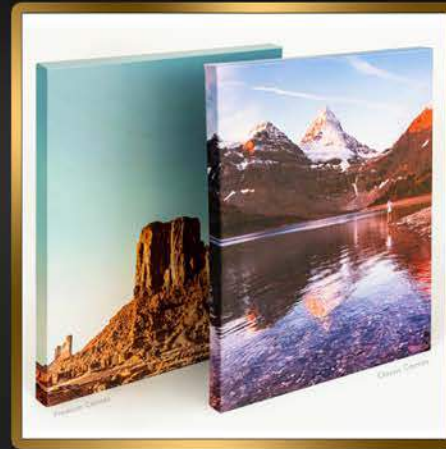

\$25

5+	\$20	Each
10+	\$18	Each
15+	\$16.50	Each
20+	\$15	Each
25+	\$13	Each
30+	\$10	Each

WALL ART

FRAMED CANVAS

- Black Frame
- White Frame
- Wood Frame

Starting @

\$65

3D ACRYLIC PRINTS